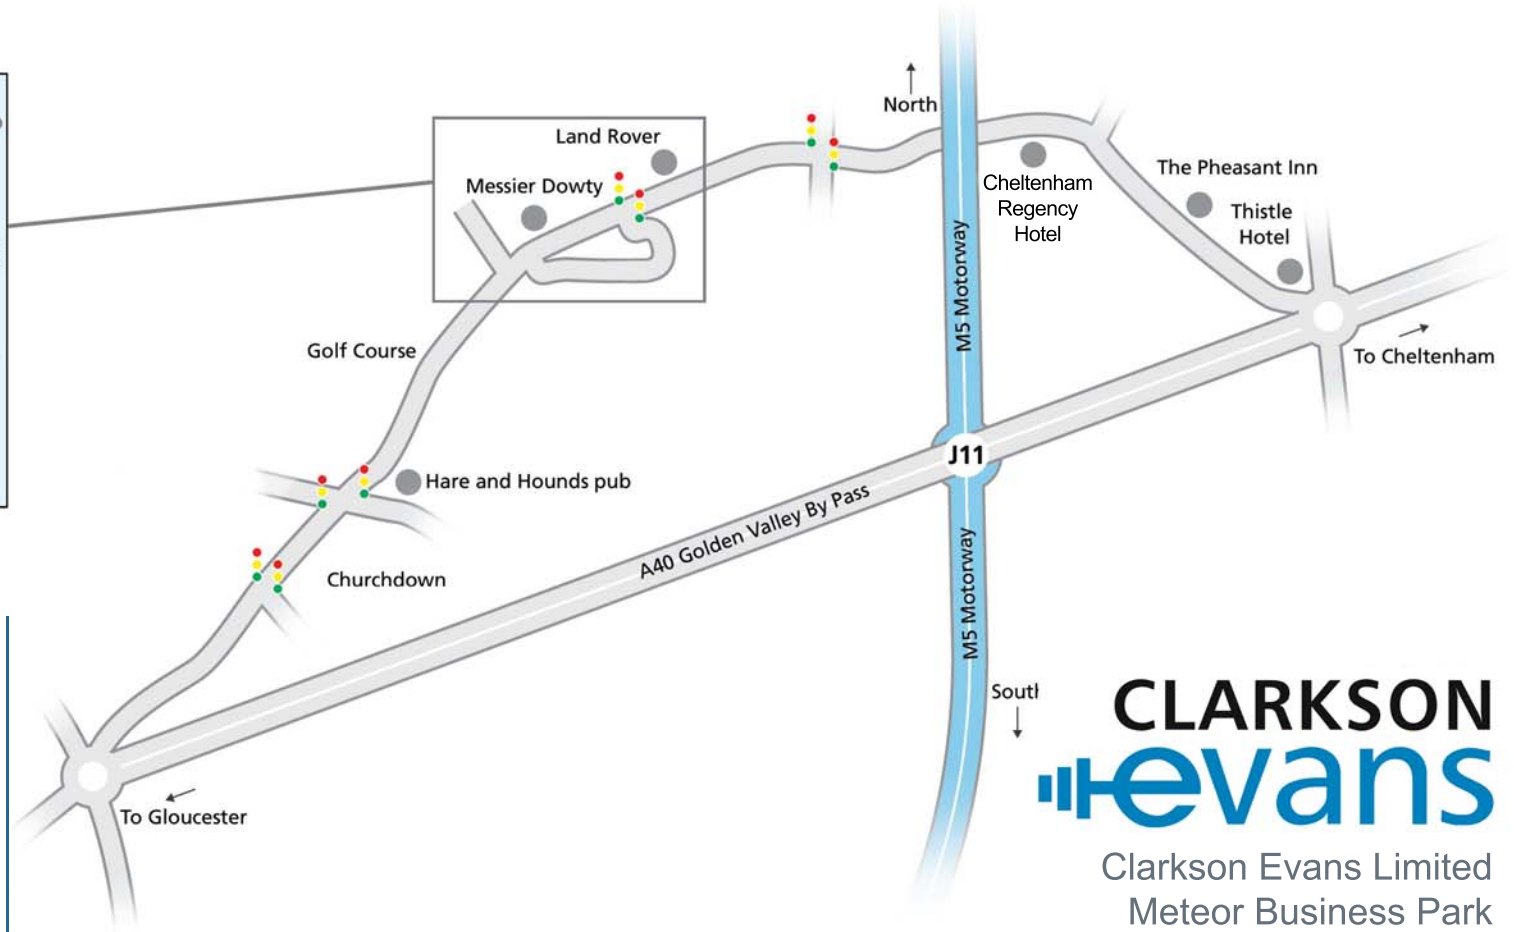

How to find us...

Meteor Business Park

- > Leave the M5 at junction 11 (not 11a).
- > Take the A40 towards Cheltenham.
- > At the next roundabout take the first exit (B4063) signposted to Staverton.
- > At the second set of traffic lights, turn left into the Meteor Business Park.
- > Our training centre is situated next to our main office.